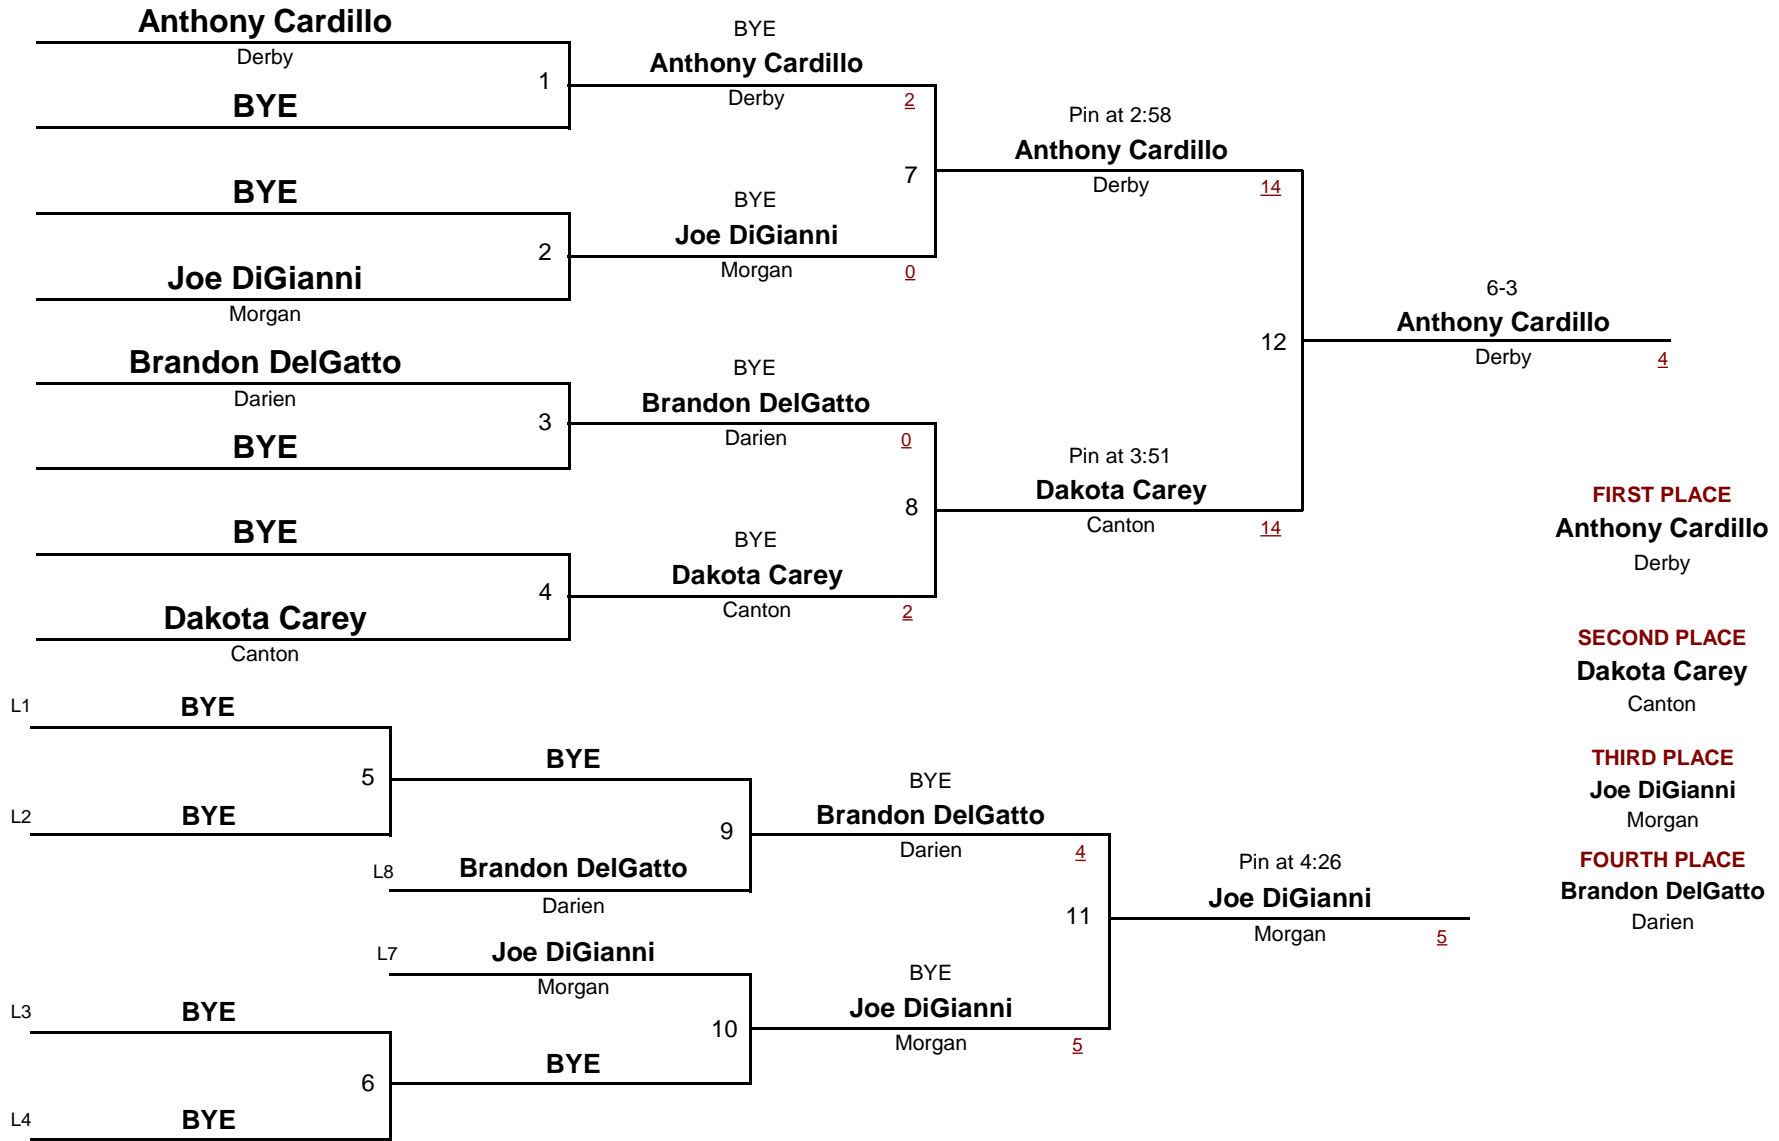

HIGH SCHOOL

DIVISION

195

WEIGHT

Derby Invitational 2014

December 21, 2014