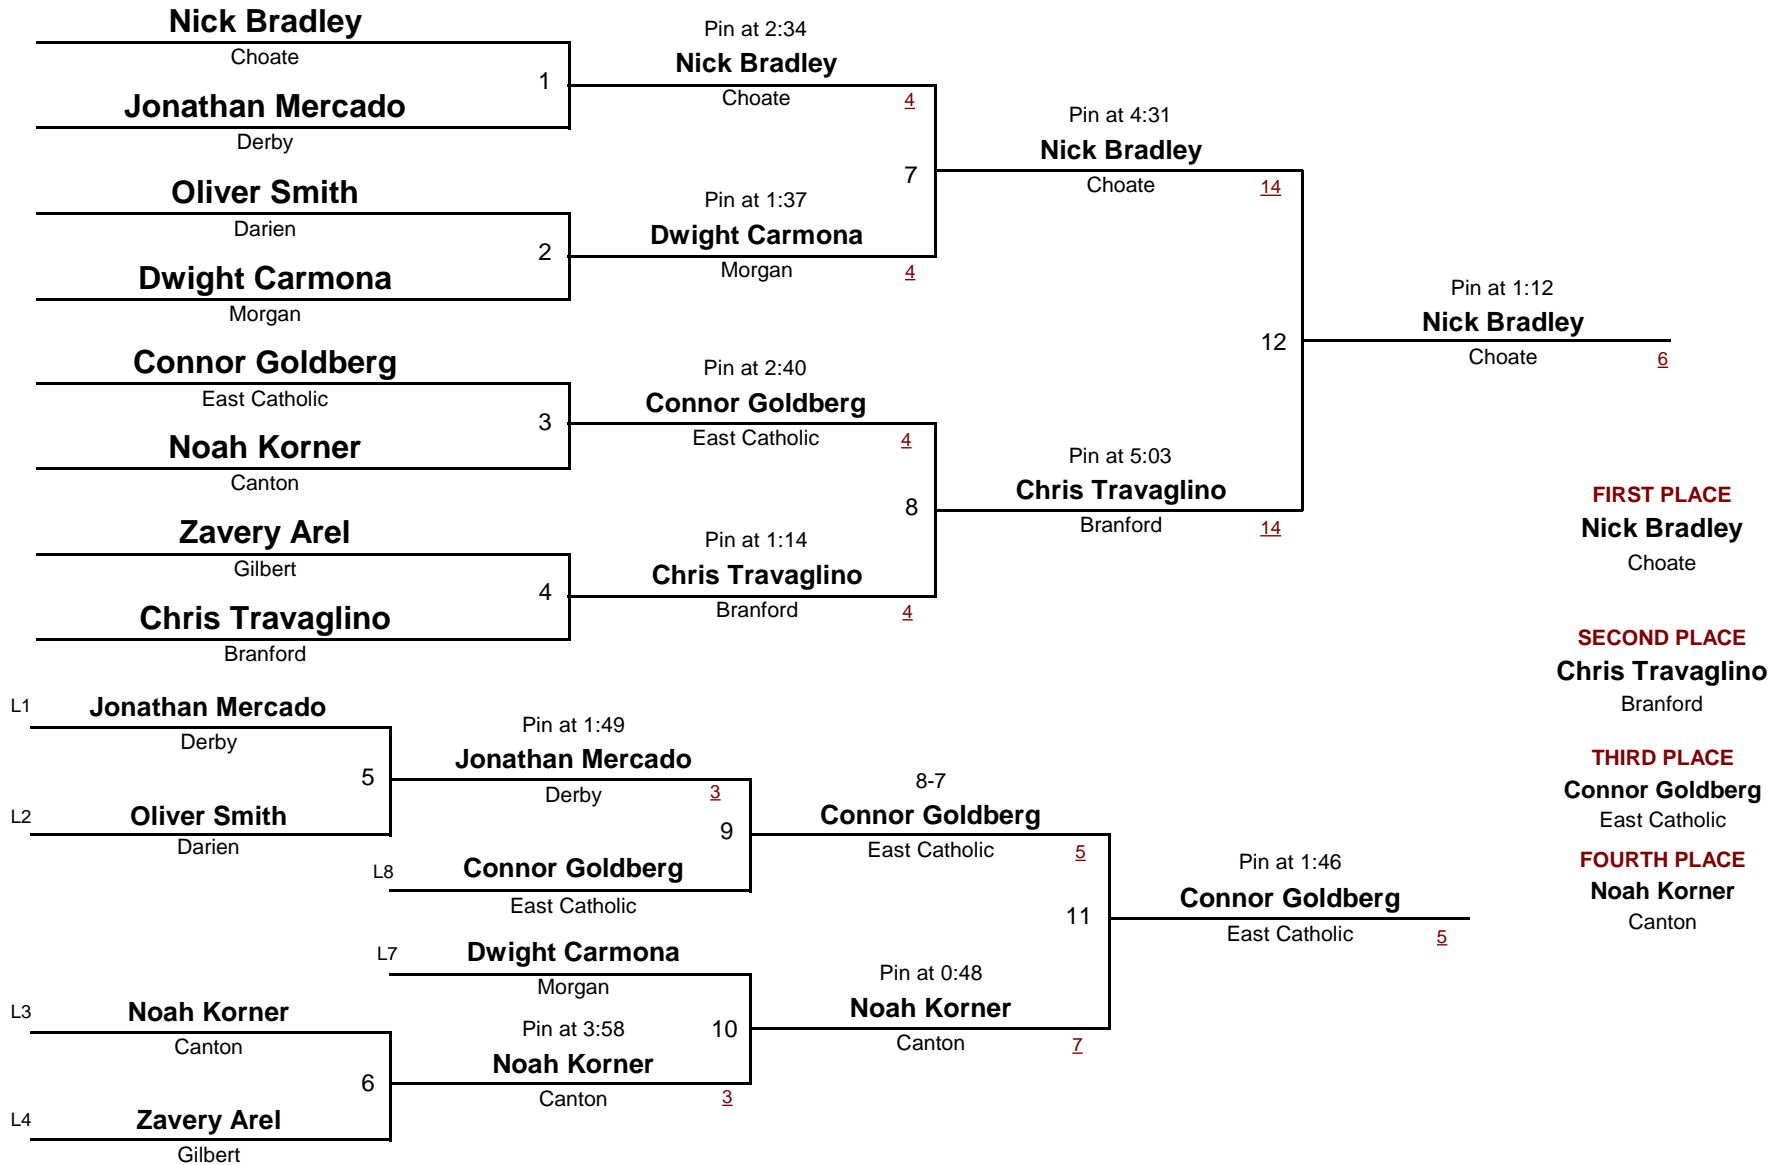

Derby Invitational 2014

December 21, 2014

HIGH SCHOOL

DIVISION

160

WEIGHT

Derby Invitational 2014

December 21, 2014