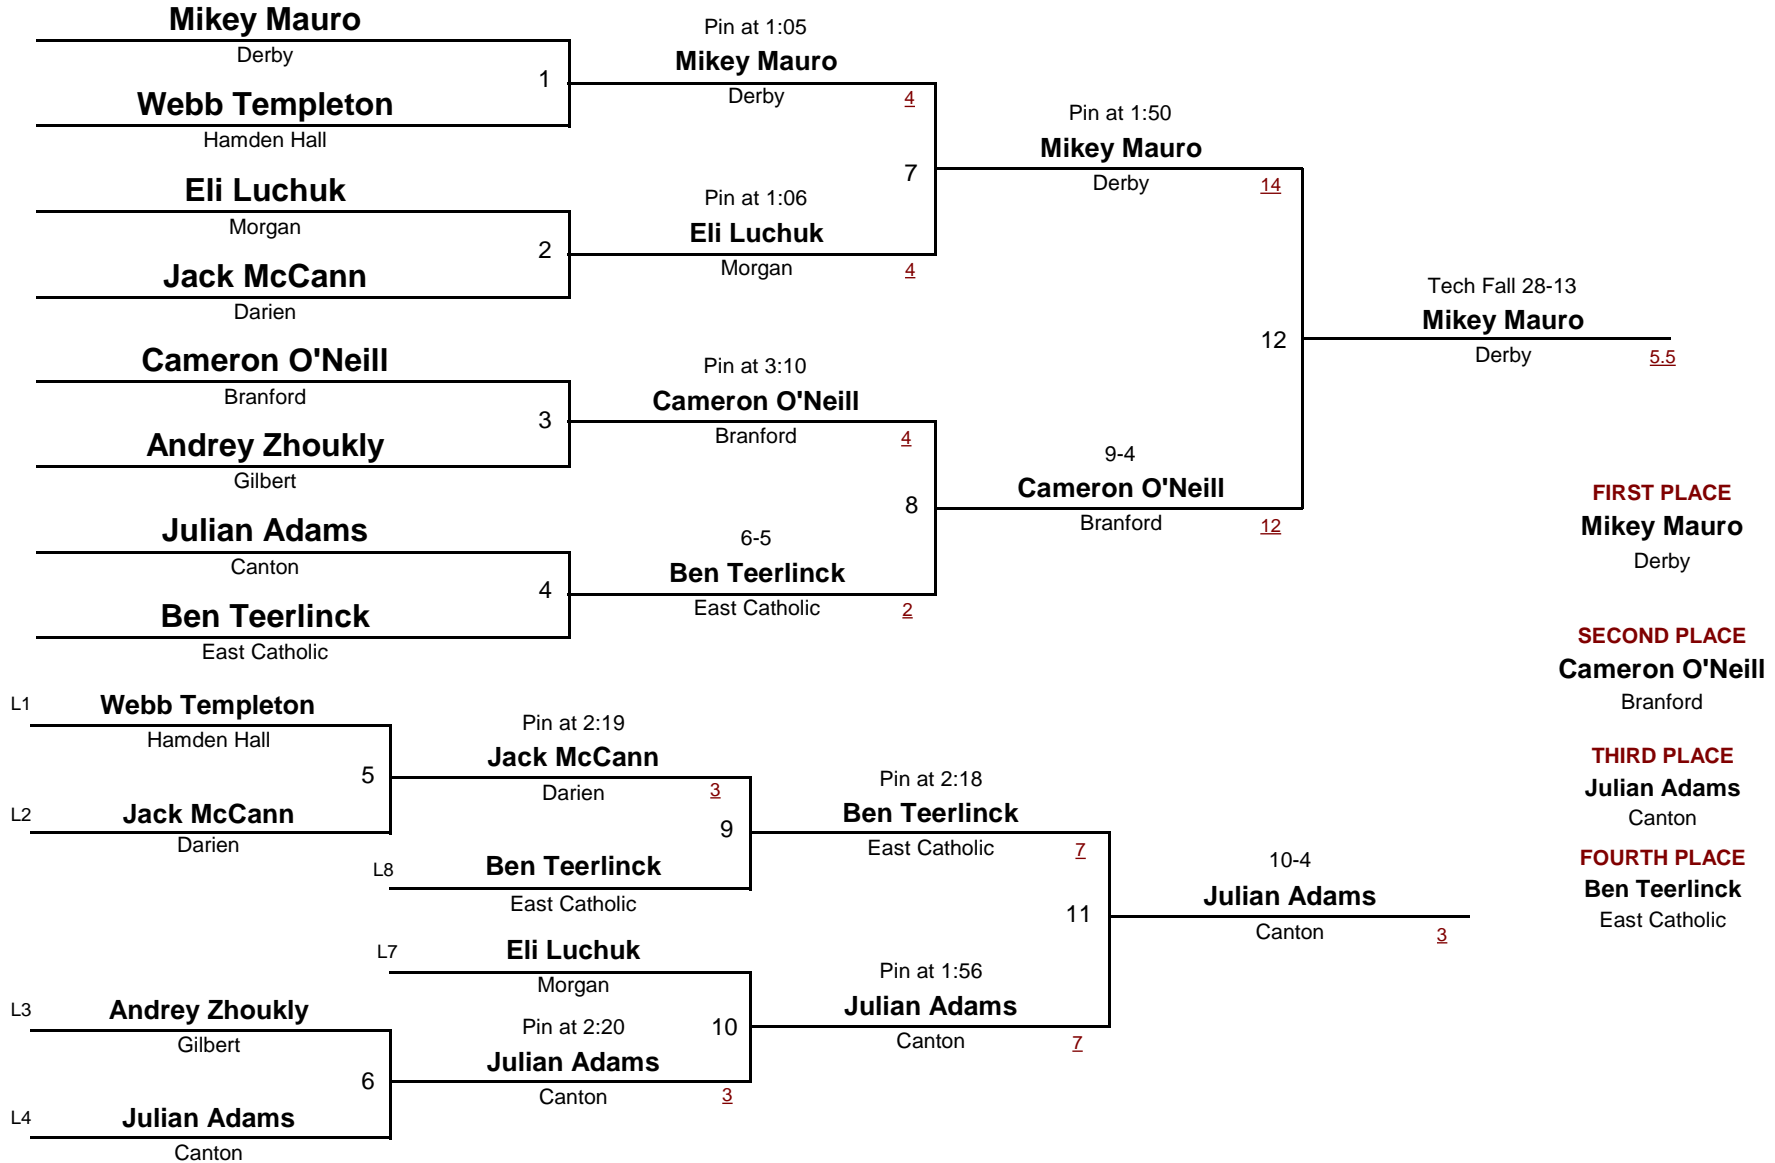

HIGH SCHOOL

DIVISION

152

WEIGHT

Derby Invitational 2014

December 21, 2014