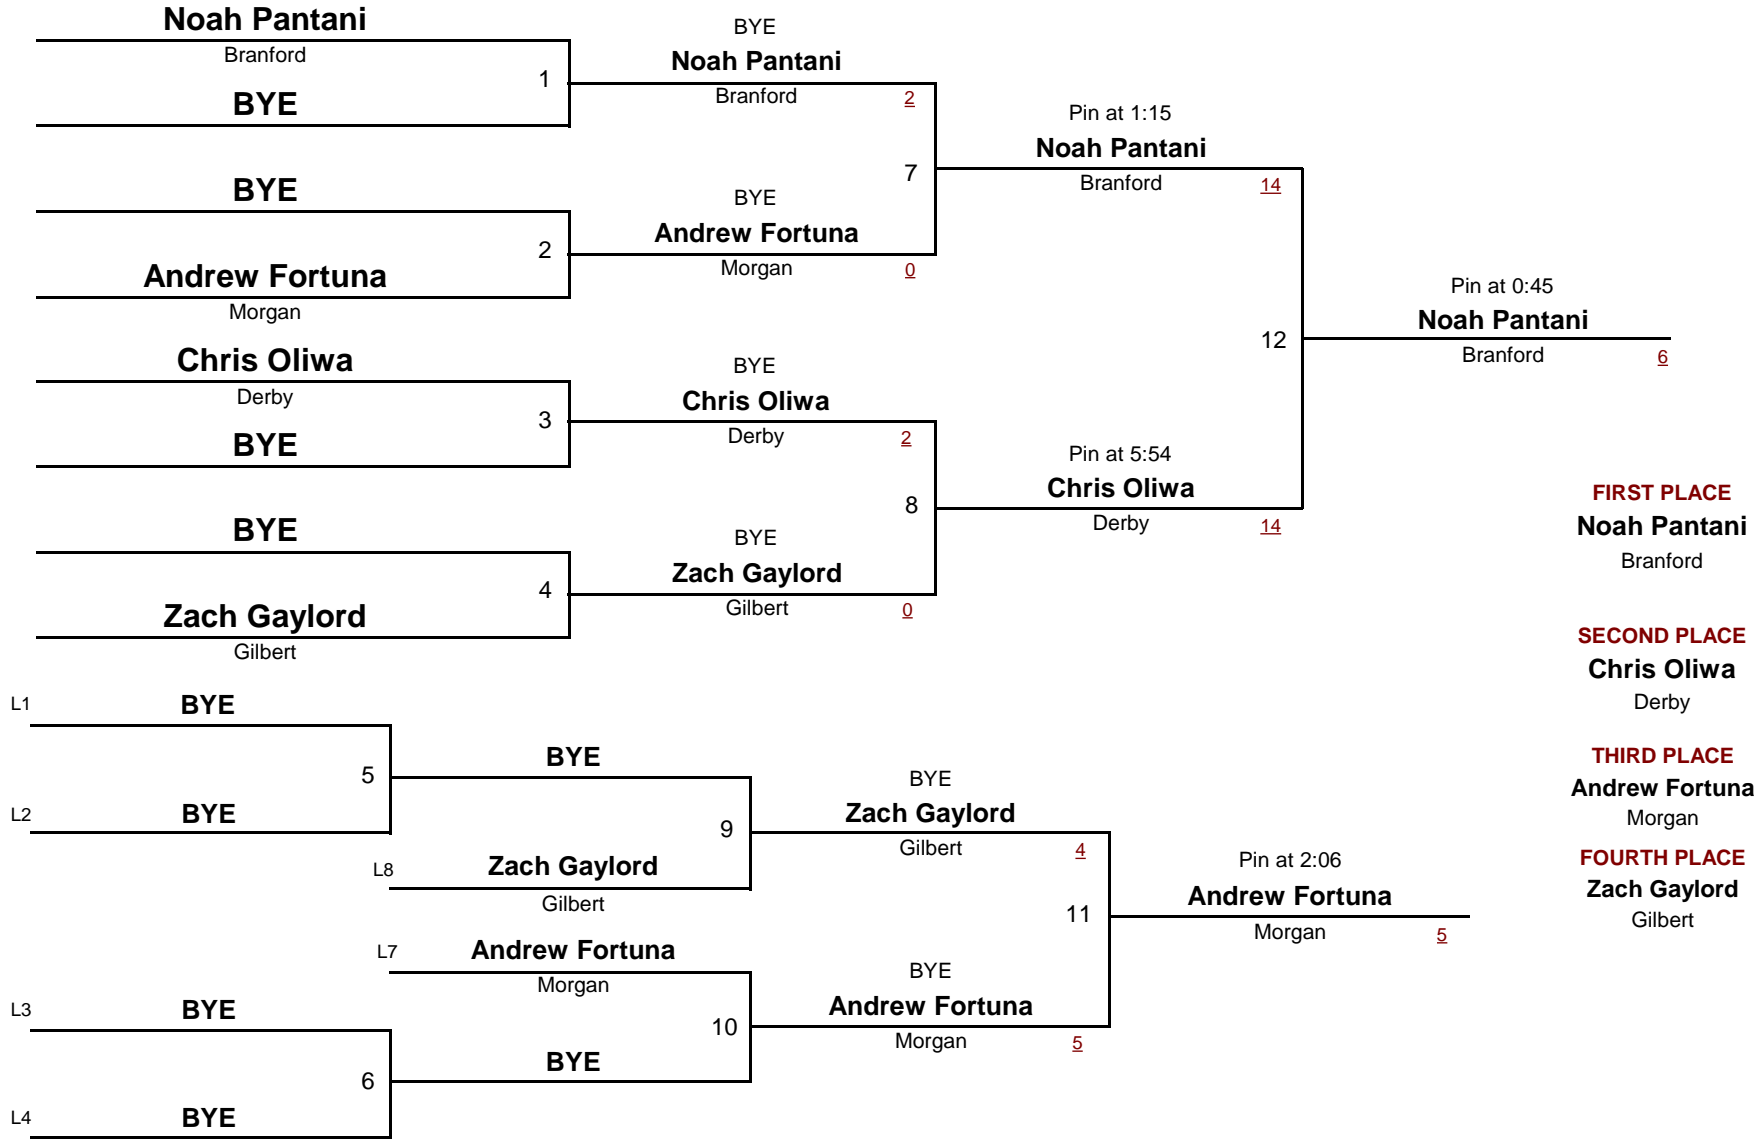

HIGH SCHOOL

DIVISION

113

WEIGHT

Derby Invitational 2014

December 21, 2014

HIGH SCHOOL

DIVISION