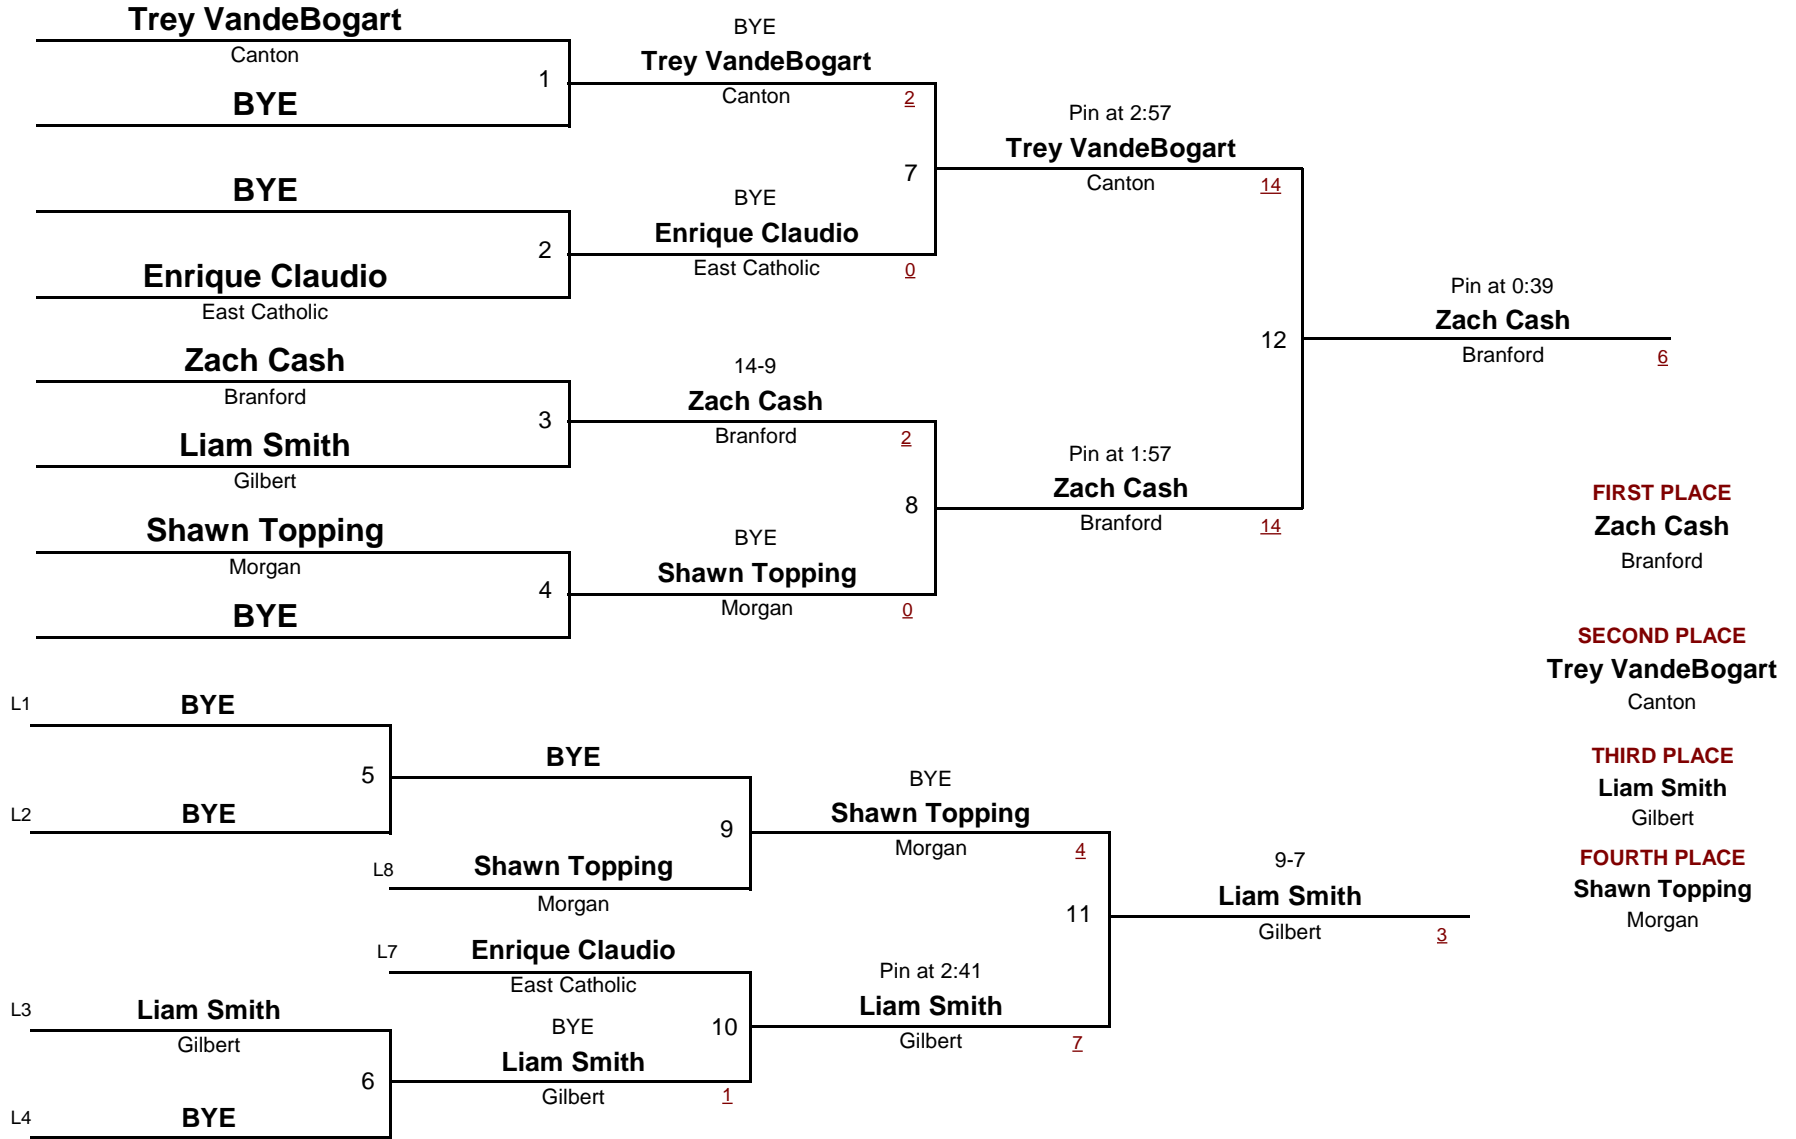

WEIGHT

December 21, 2014

HIGH SCHOOL

DIVISION

132

WEIGHT

Derby Invitational 2014

December 21, 2014