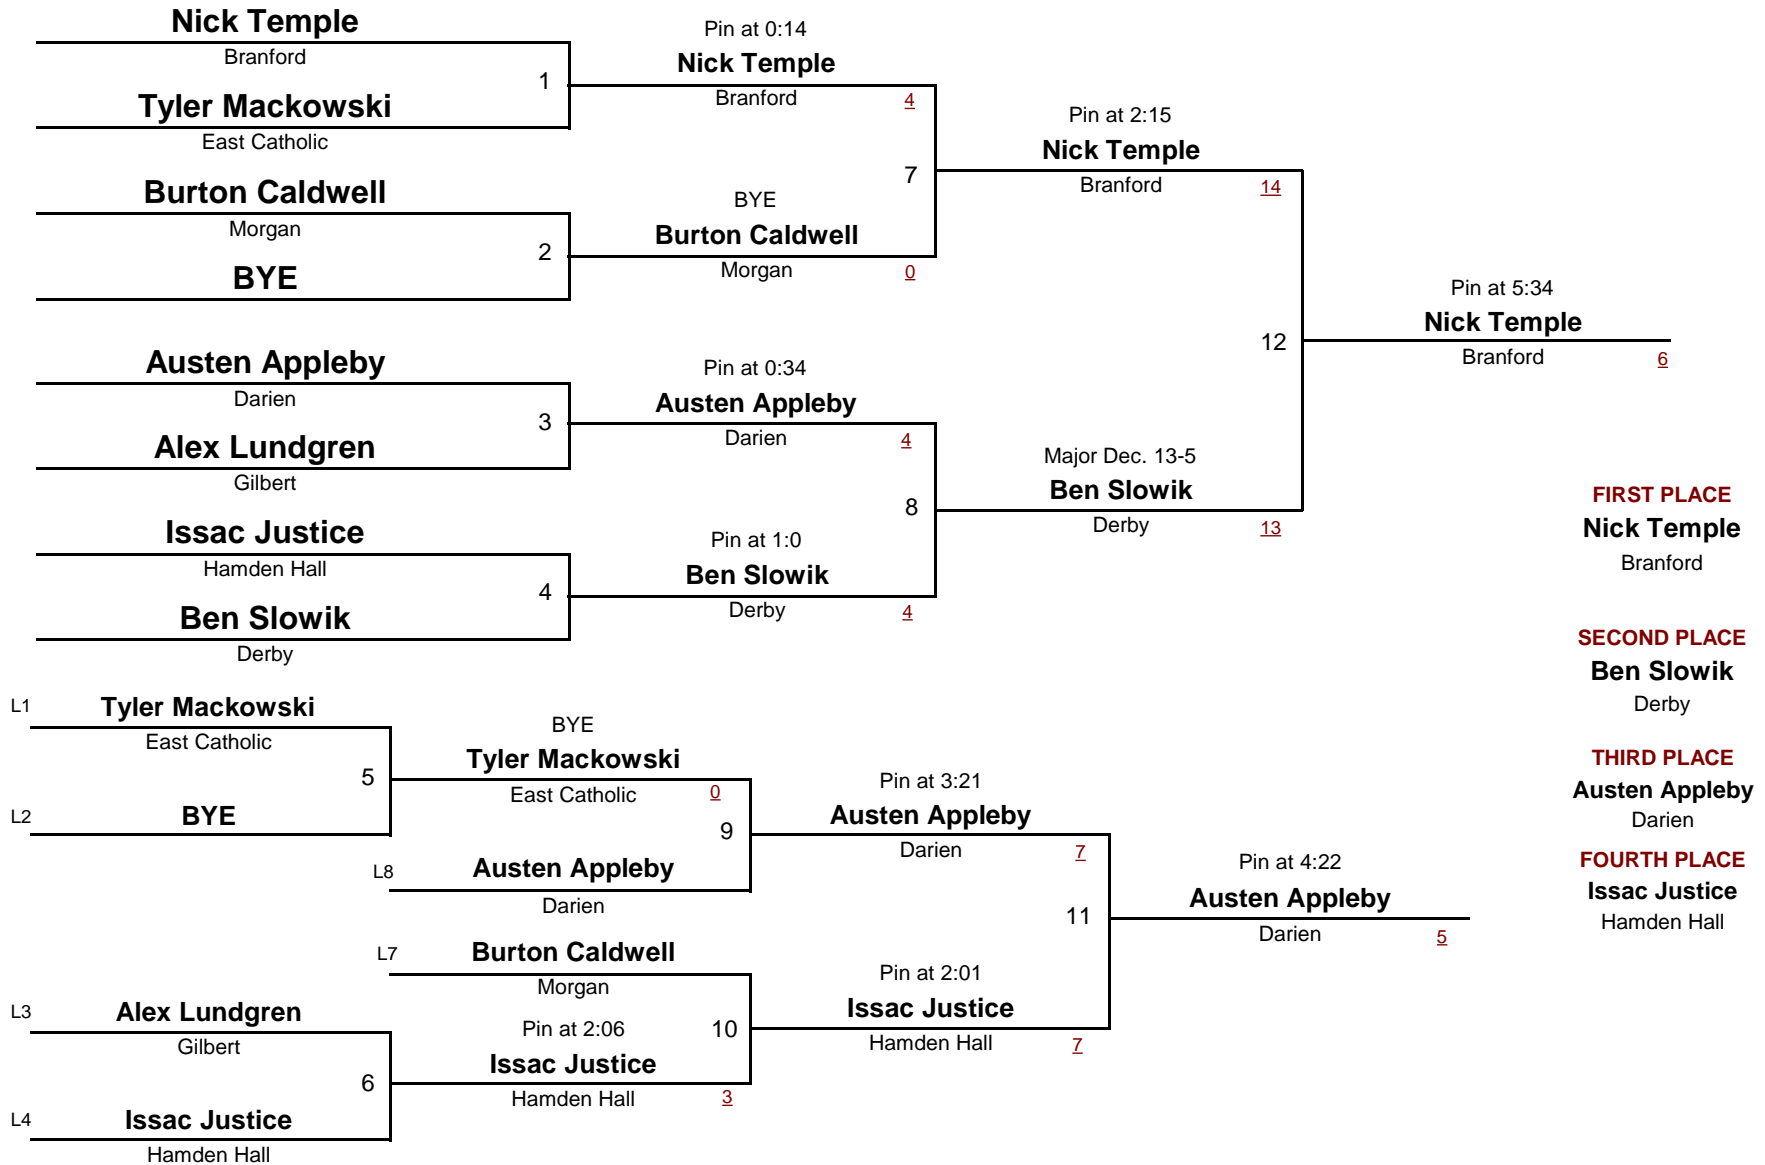

HIGH SCHOOL

DIVISION

145

WEIGHT

Derby Invitational 2014

December 21, 2014