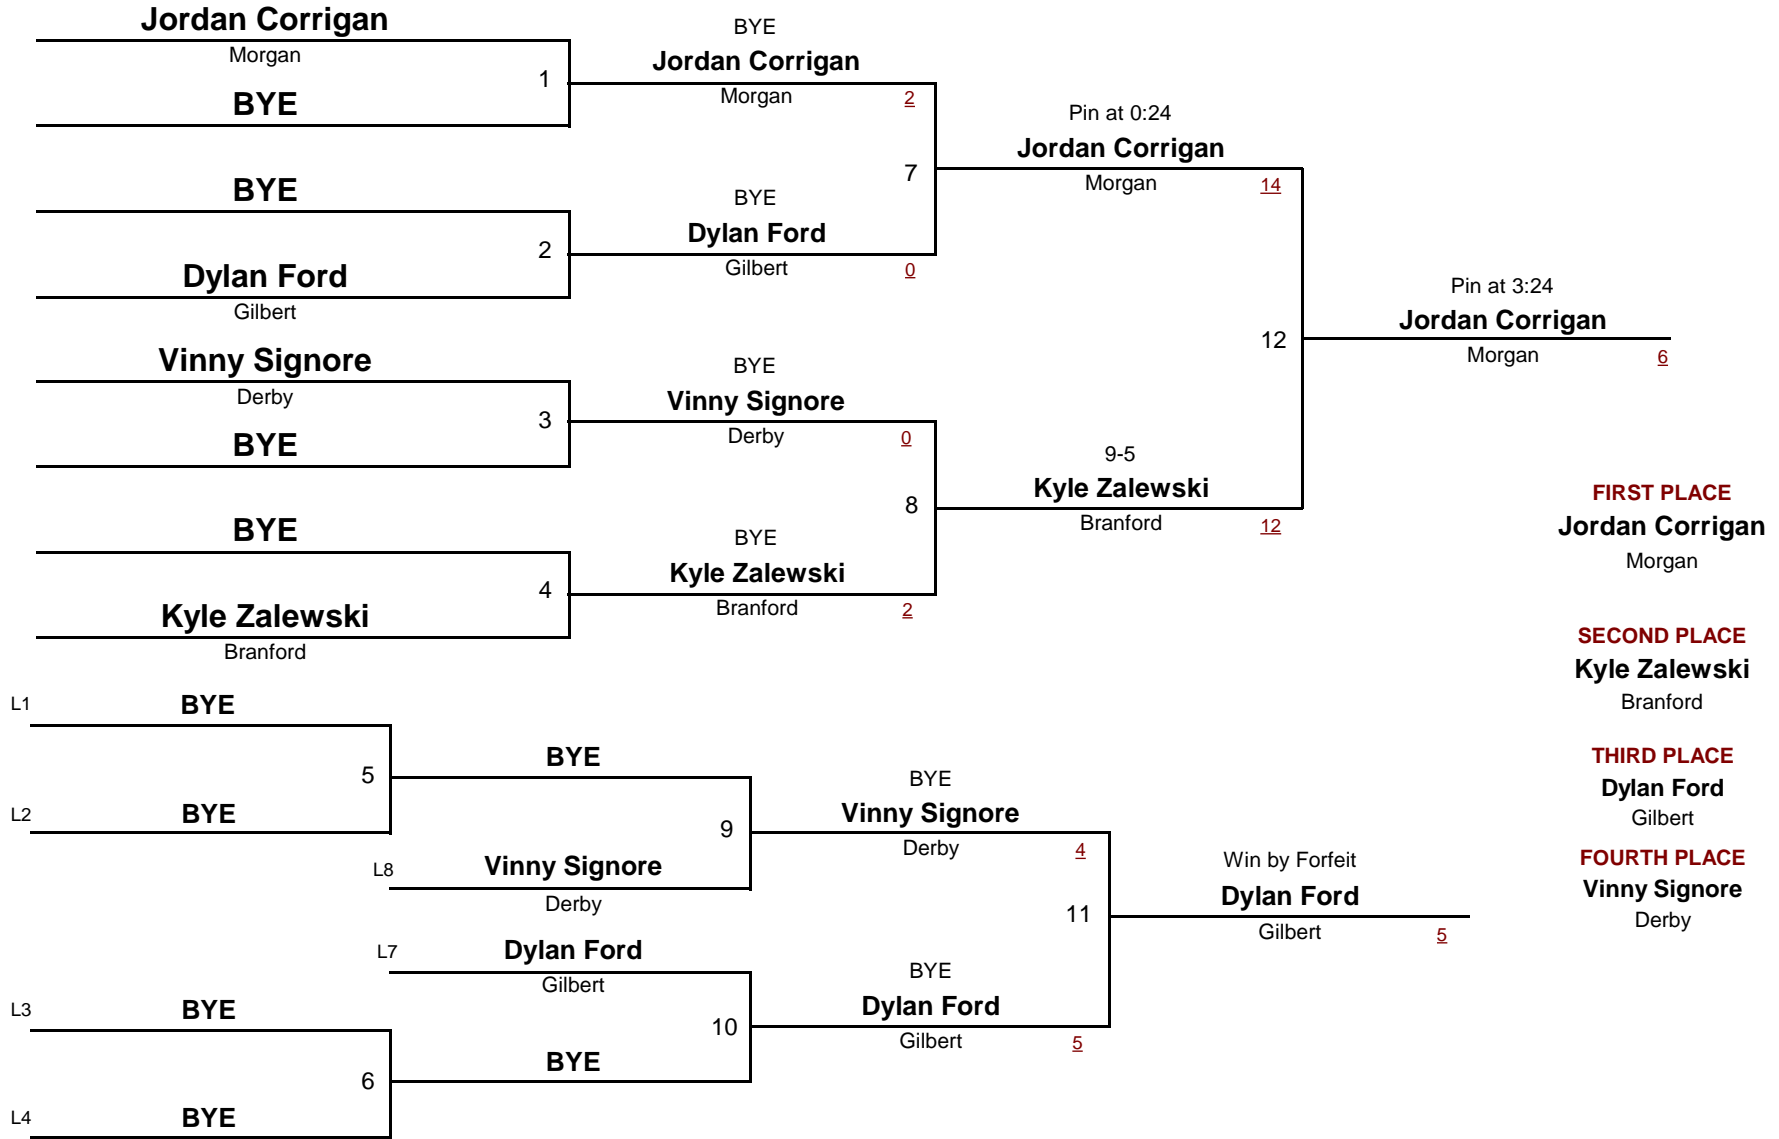

Derby Invitational 2014

December 21, 2014

HIGH SCHOOL

DIVISION

220

WEIGHT

Derby Invitational 2014

December 21, 2014