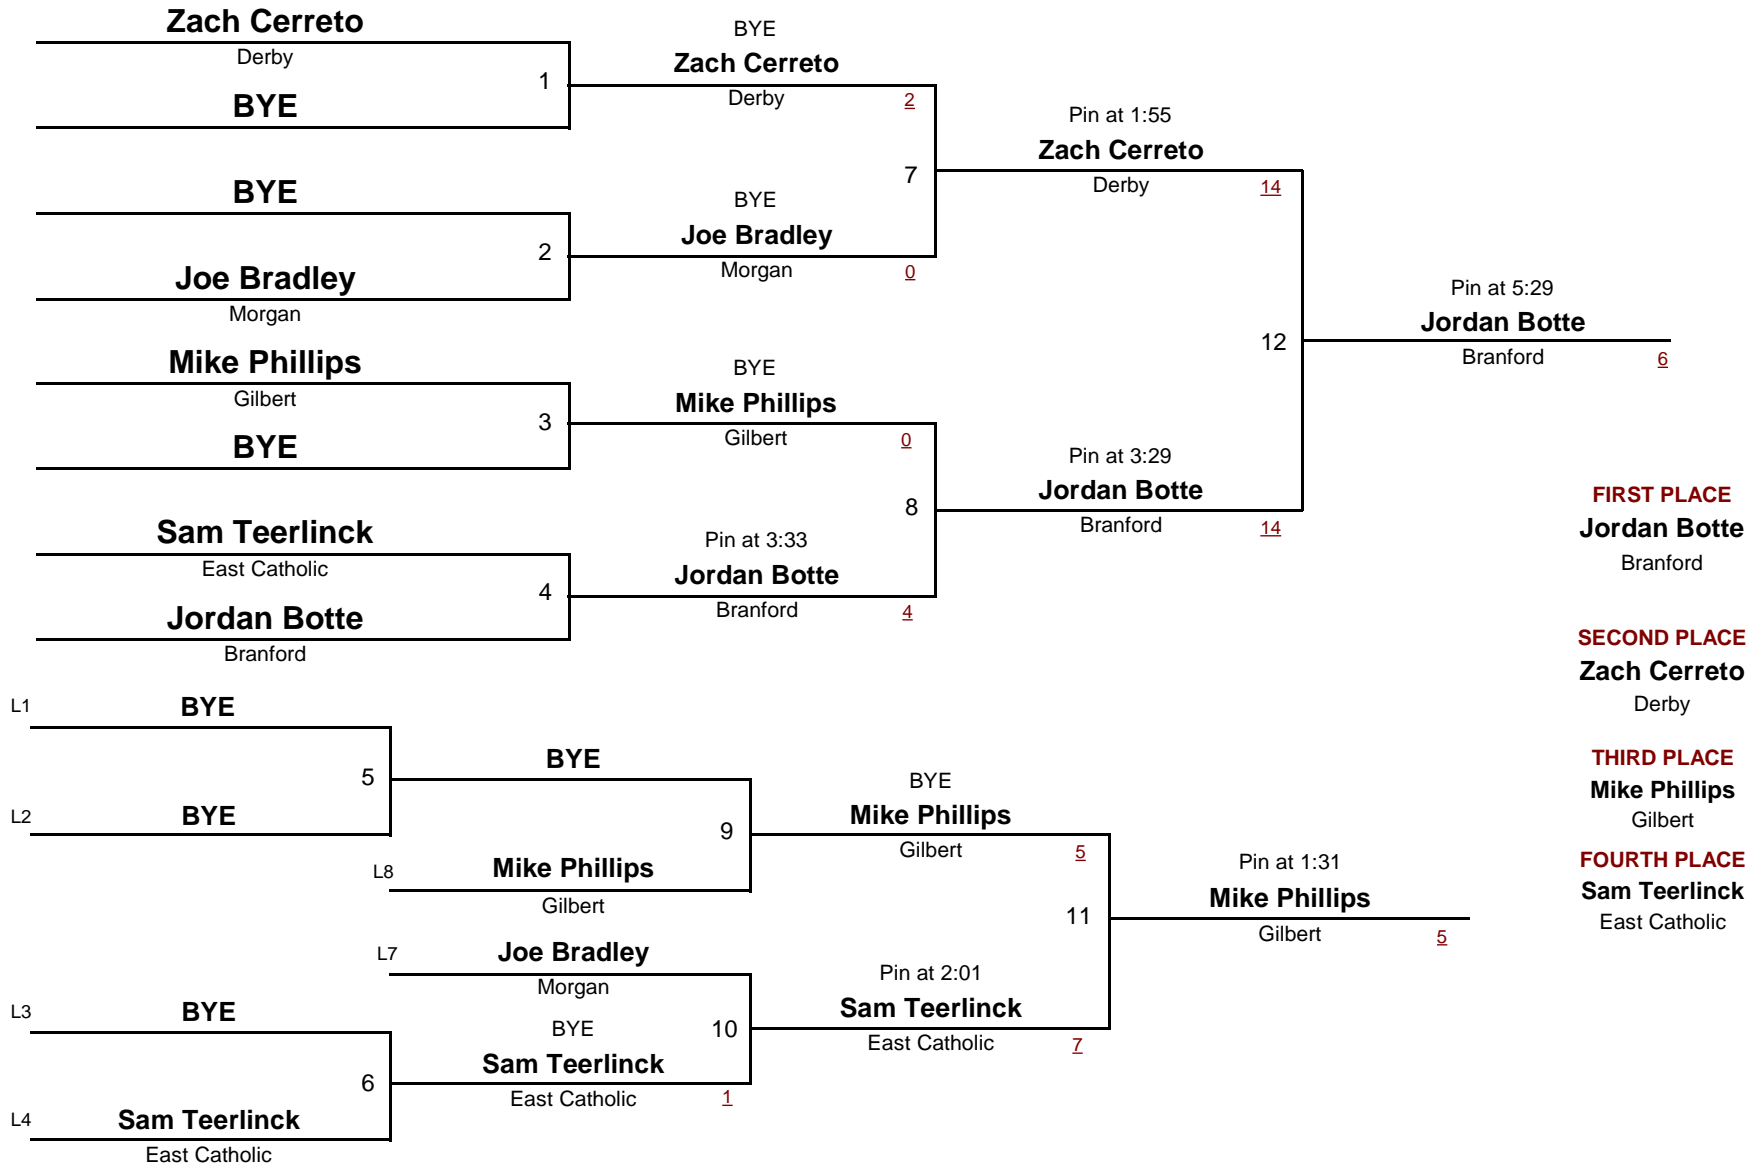

HIGH SCHOOL

DIVISION

138

WEIGHT

Derby Invitational 2014

December 21, 2014

HIGH SCHOOL

DIVISION