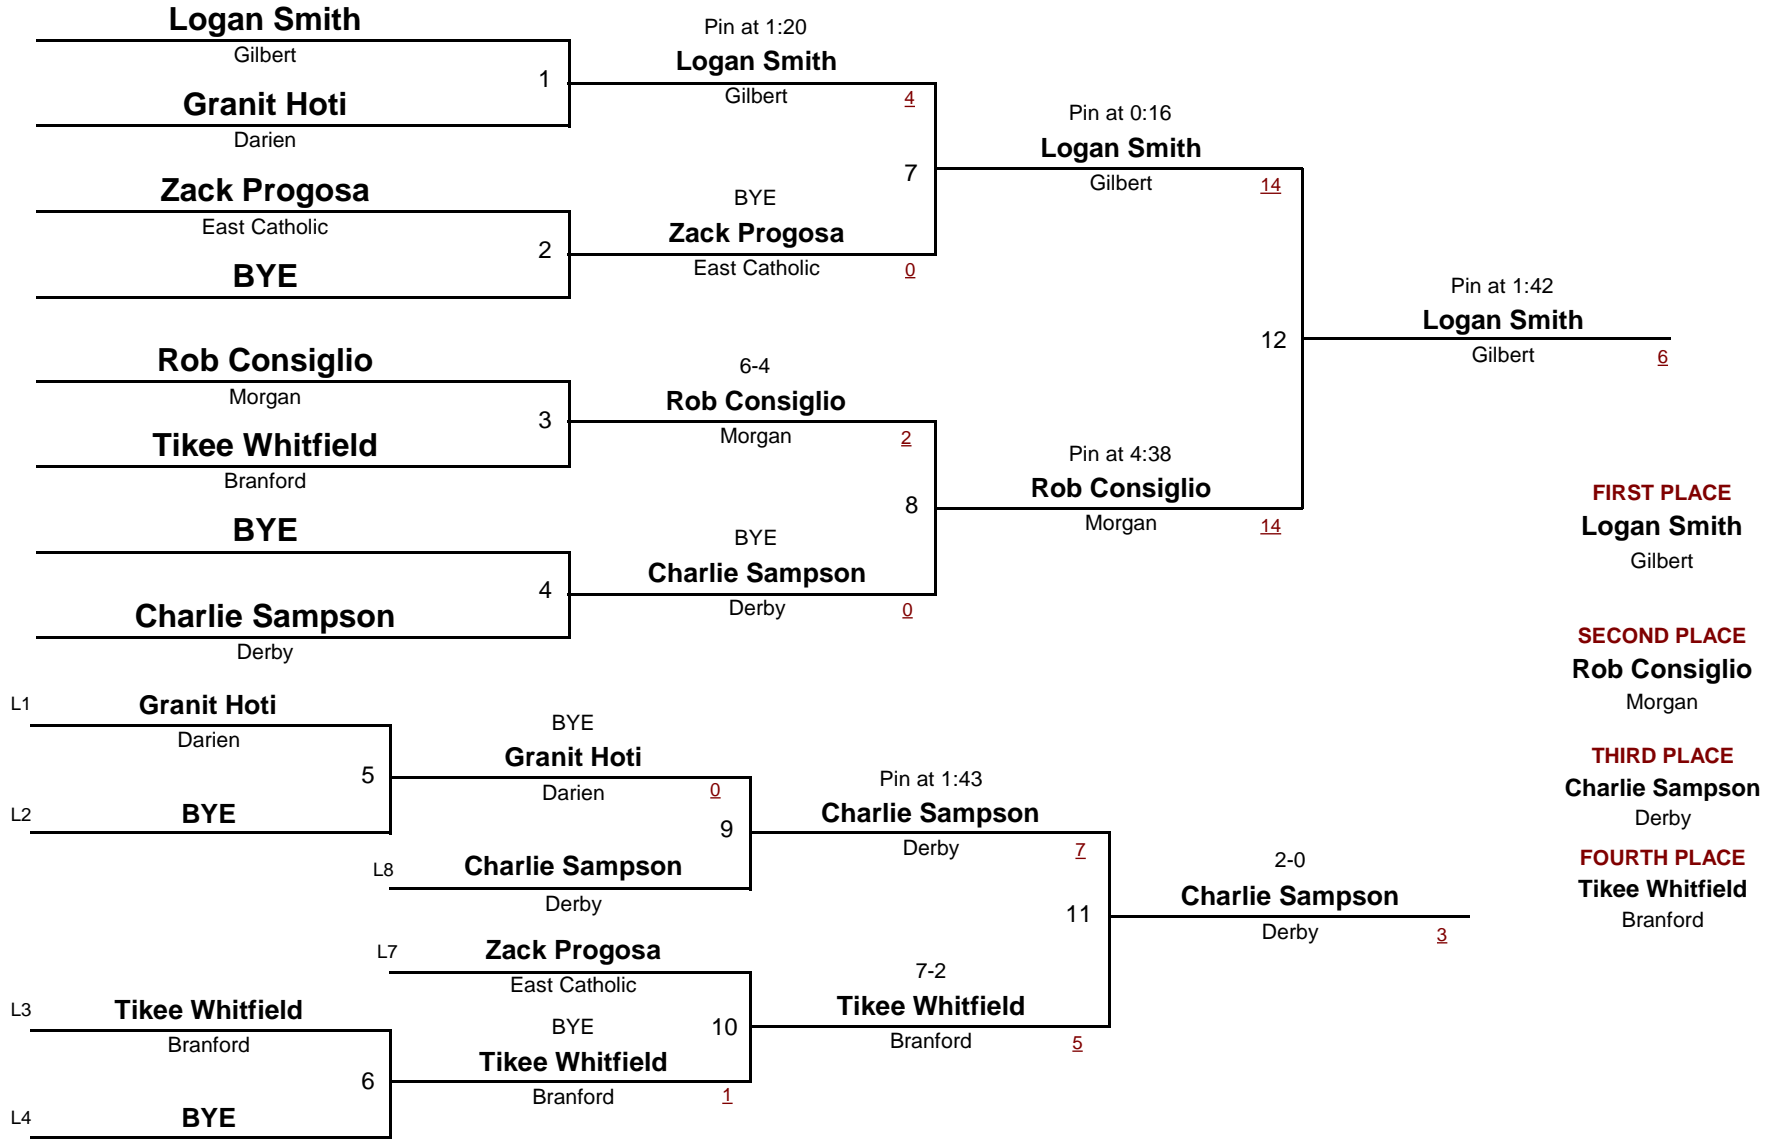

HIGH SCHOOL

DIVISION

170

WEIGHT

Derby Invitational 2014

December 21, 2014

HIGH SCHOOL

DIVISION