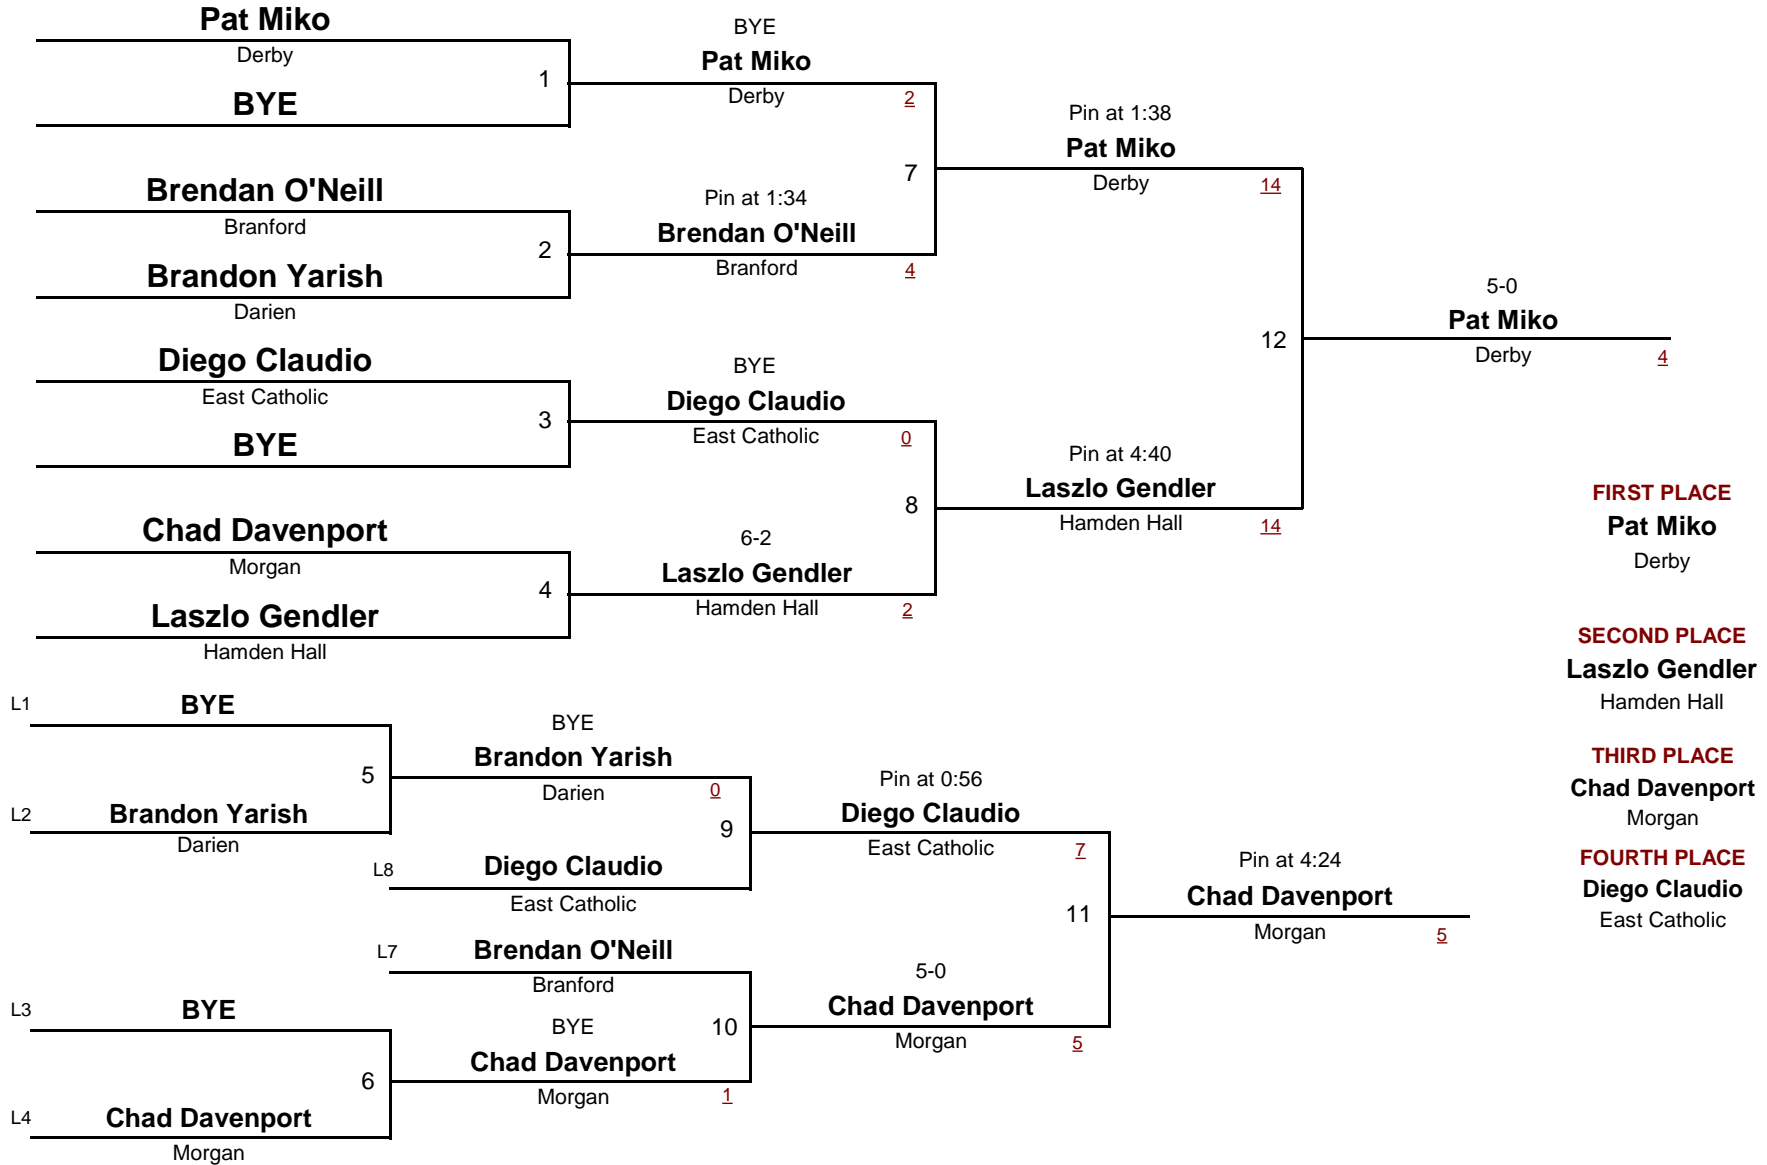

HIGH SCHOOL

DIVISION

120

WEIGHT

Derby Invitational 2014

December 21, 2014