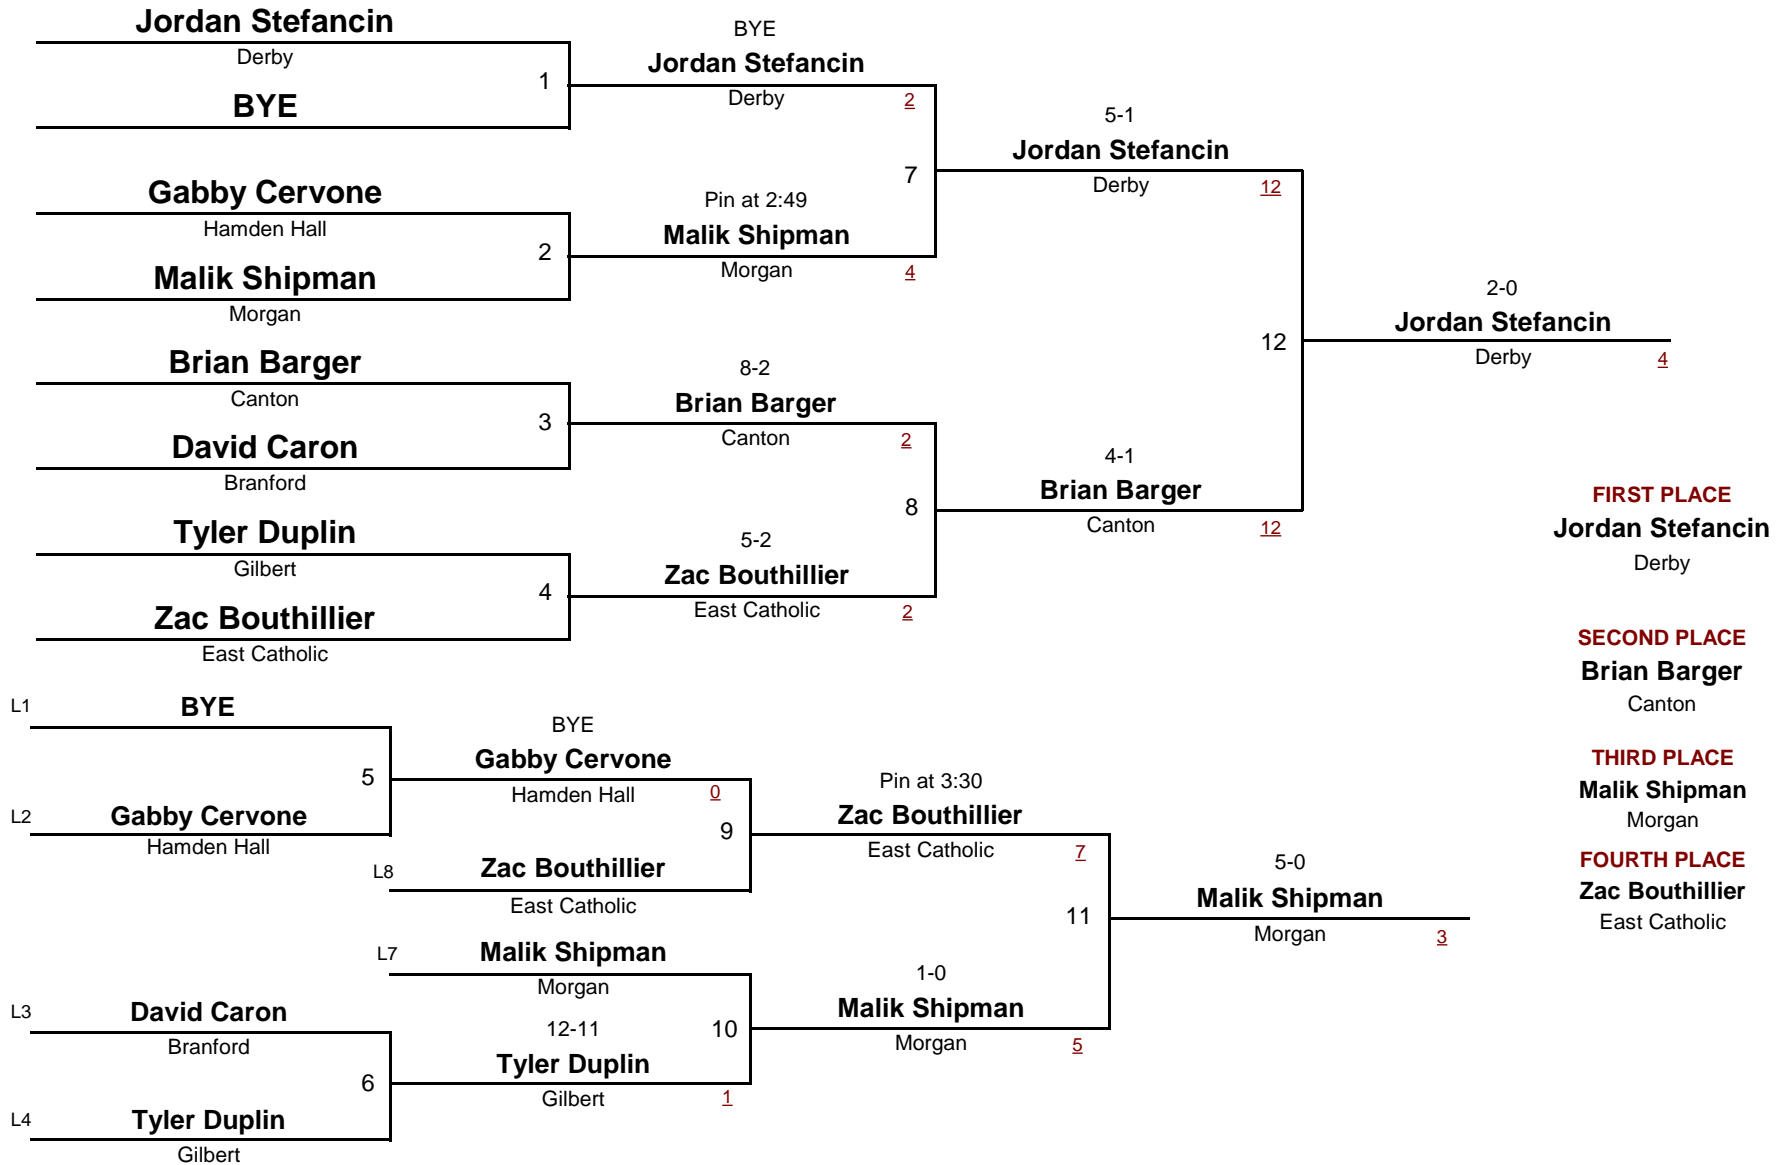

HIGH SCHOOL

126

Derby Invitational 2014

DIVISION

WEIGHT

December 21, 2014