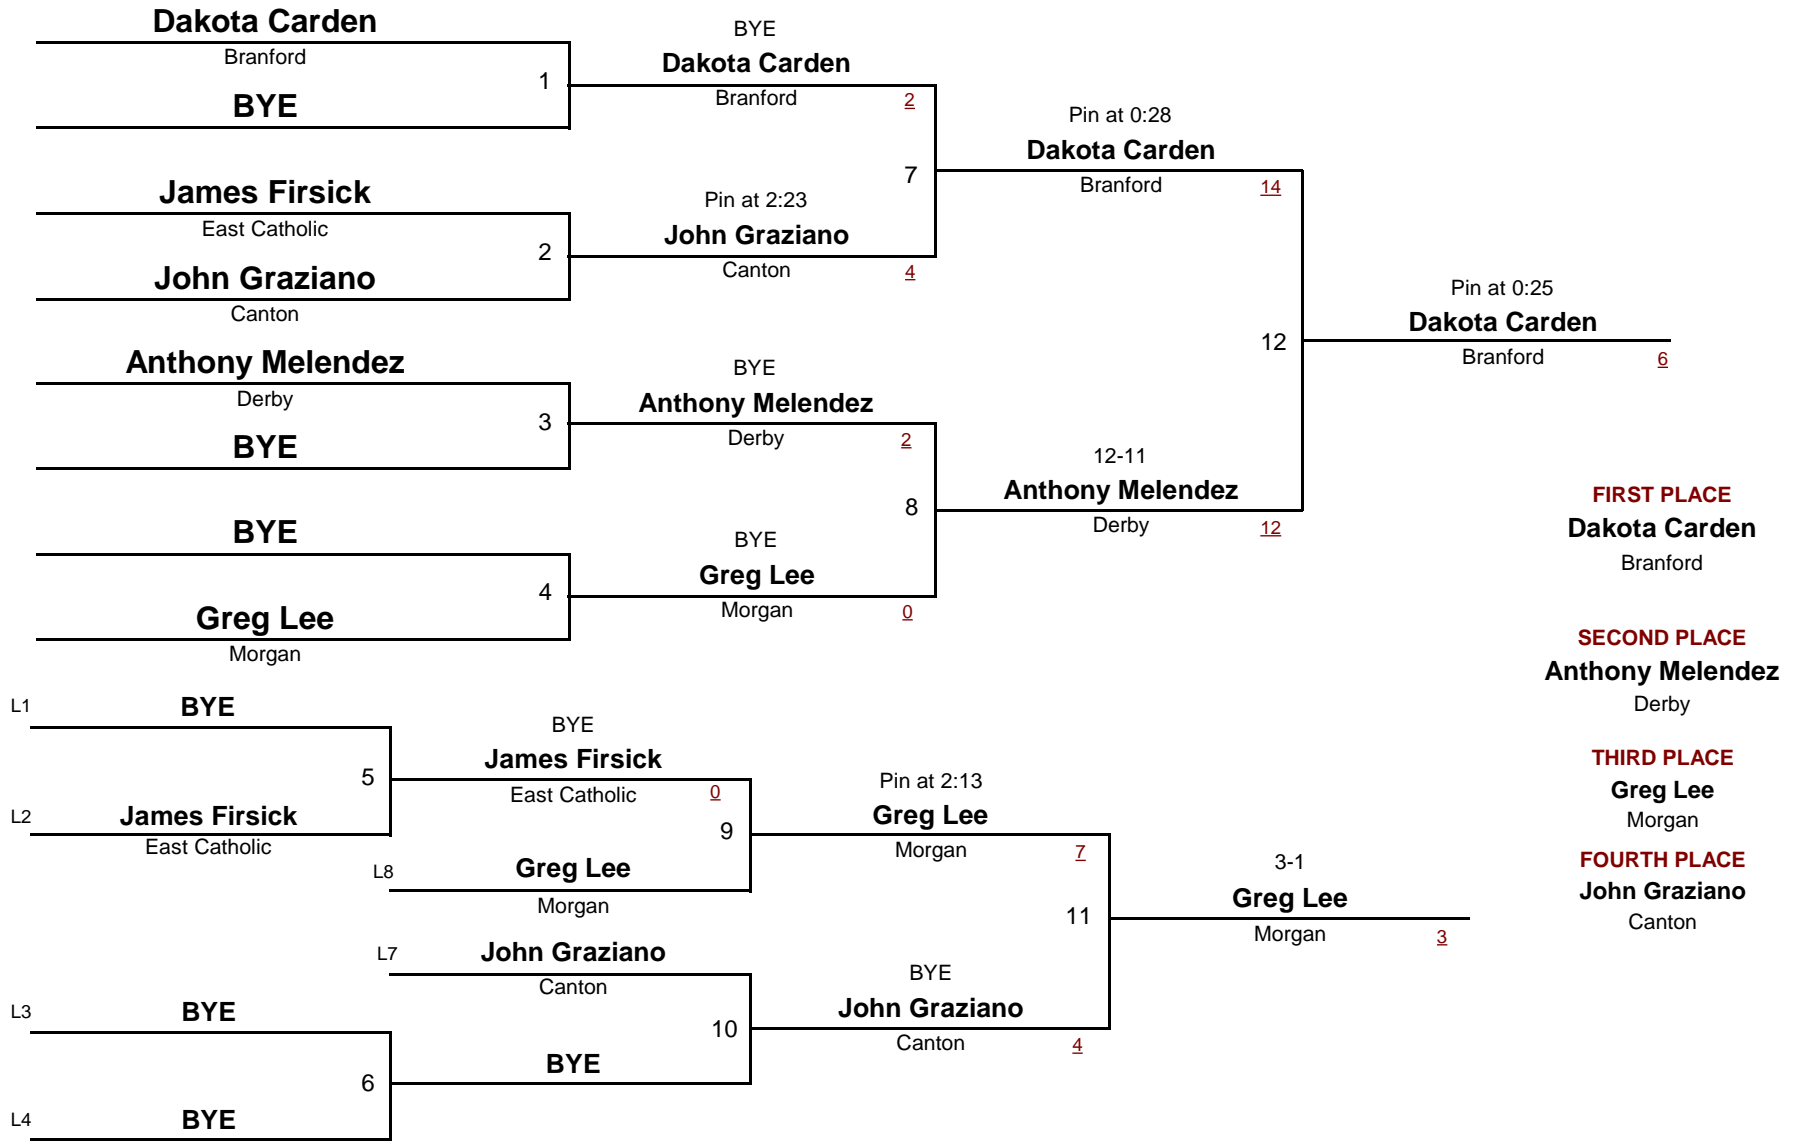

HIGH SCHOOL

DIVISION

182

WEIGHT

Derby Invitational 2014

December 21, 2014